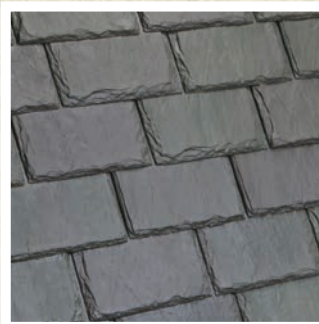

DAVINCI SLATE® Single-Width

Traditional slate roofs are a classic design element found on luxury homes throughout the world. DaVinci Slate Single-Width features nine natural and varied color blends to deliver a beautiful appearance.

Brownstone-VariBlend

European-VariBlend

Evergreen-VariBlend

Castle Gray-VariBlend

Canyon-VariBlend

Sonora-VariBlend

Slate Black-VariBlend

Slate Gray-VariBlend