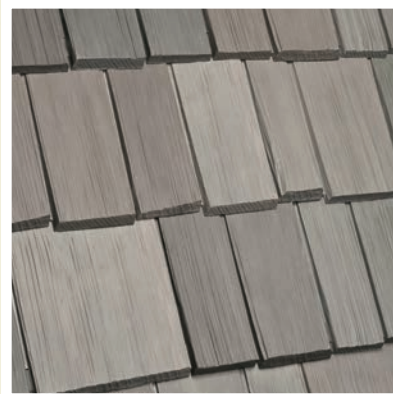

Bellaforté[®] by DAVINCI

Delivering the authenticity of real cedar shakes, Bellaforté Shake offers tremendous value to homeowners ready to go beyond the standard asphalt composite roof. Available in five natural color blends.

Mountain-VariBlend

Tahoe-VariBlend

Chesapeake-VariBlend

Autumn-VariBlend

Weathered Gray-VariBlend

Contact a DaVinci project specialist to learn more about how you can create your own color blend or custom color.