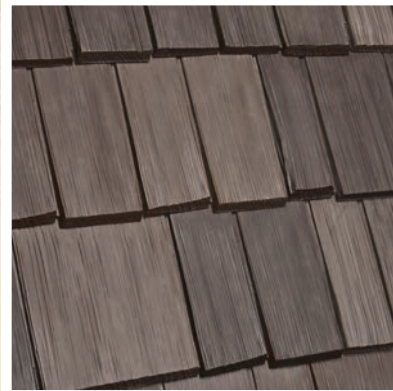

Bellaforté[®] by DAVINCI

Delivering the authenticity of real cedar shakes, Bellaforté Shake offers tremendous value to homeowners ready to go beyond the standard asphalt composite roof. Available in five natural color blends.

Mountain-VariBlend

Tahoe-VariBlend

Chesapeake-VariBlend

Autumn-VariBlend

Weathered Gray-VariBlend

Contact a DaVinci project specialist to learn more about how you can create your own color blend or custom color.