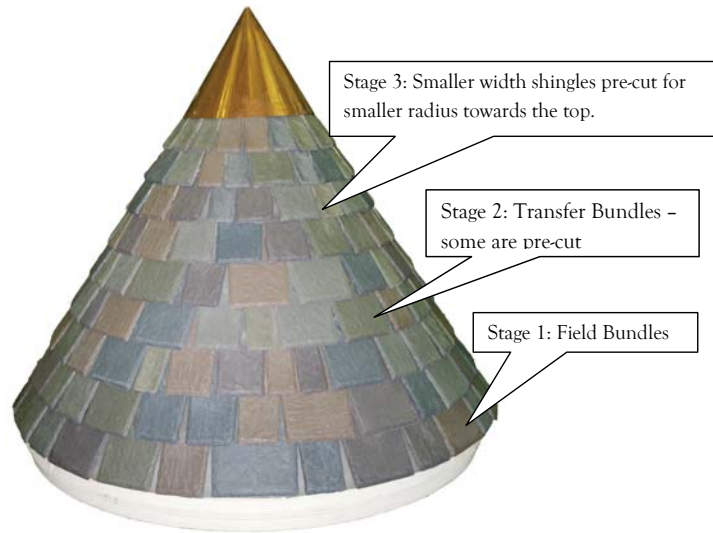

DaVinci Turret Package includes:

- DaVinci Roofscapes' formulation of all coursing rows, pre-cut tiles and labeling each row according to the dimensions given
- All color and random size collation~sent out in bundles according to the row that the tiles correspond to on the turret (Note: Small tiles for the top rows will be color collated: exact placement will have to be field selected. DaVinci will always supply more pieces than required for each row number which will allow for normal random size selection as the tiles are applied).
- All DaVinci Turret Packages are palletized and labeled respectively.
- A Turret pallet will include the pre-ordered starter tiles and all coverage of Stages I, II & III for each specific turret.

Bundles are delivered custom shaped and numbered by row.