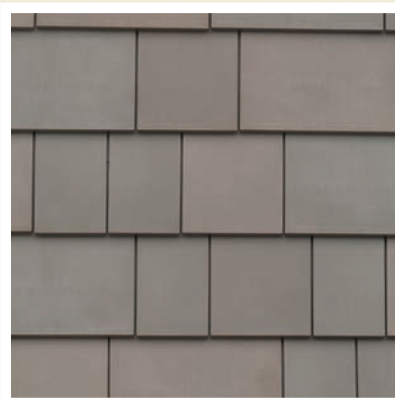

## DAVINCI FANCY SHAKE®

Fancy Shake features the clean, smooth look of a machine-sawn shake shingle in different wood tones to deliver an authentic look. Available in five standard color blends and multiple widths.

Autumn

Chesapeake

Mountain

Tahoe

Weathered Gray

Contact a DaVinci project specialist to learn more about how you can create your own color blend or custom color.

[www.davinciroofscapes.com](http://www.davinciroofscapes.com)