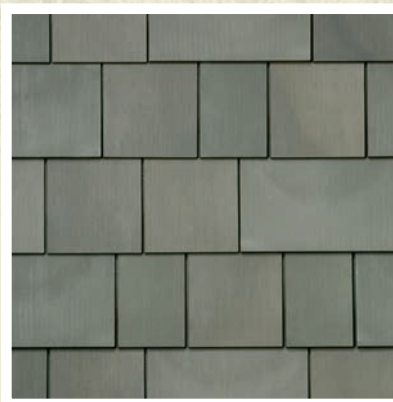

DAVINCI FANCY SHAKE®

Fancy Shake features the clean, smooth look of a machine-sawn shake shingle in different wood tones to deliver an authentic look. Available in five standard color blends and multiple widths.

Autumn

Chesapeake

Mountain

Tahoe

Weathered Gray

Contact a Davinci project specialist to learn more about how you can create your own color blend or custom color.

www.davinciroofscapes.com

NOTE: Printing reproduction of colors shown in this brochure may vary from actual product.