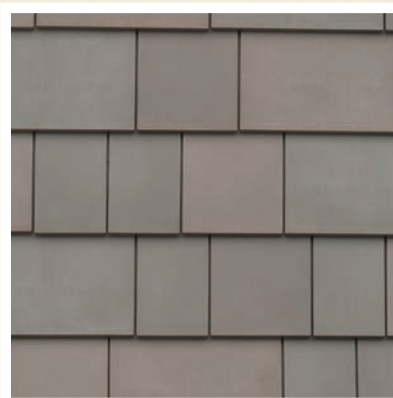

DAVINCI FANCY SHAKE®

Fancy Shake features the clean, smooth look of a machine-sawn shake shingle in different wood tones to deliver an authentic look. Available in five standard color blends and multiple widths.

Autumn

Chesapeake

Mountain

Tahoe

Weathered Gray

Contact a Davinci project specialist to learn more about how you can create your own color blend or custom color.

www.davinciroofscapes.com

NOTE: Printing reproduction of colors shown in this brochure may vary from actual product.