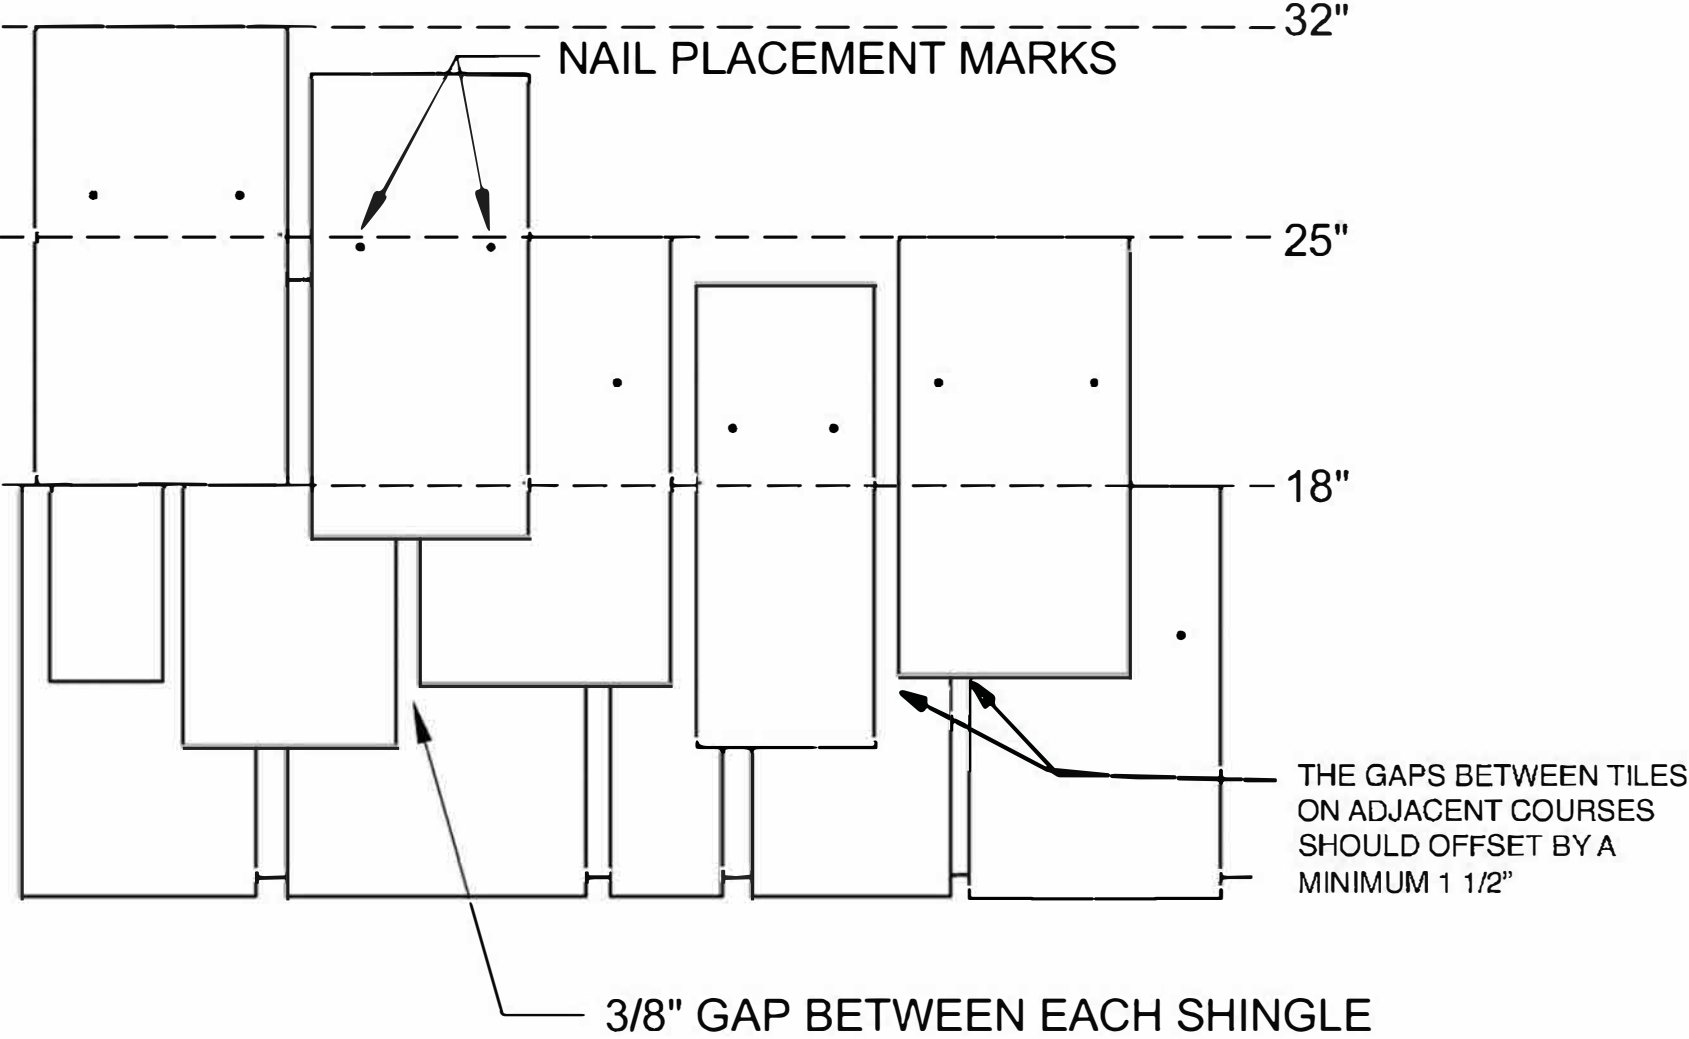

STAGGERED COURSING ON DaVinci SLATE @ 7" EXPOSURE
(TILES CAN ALSO BE LAID @ 6" EXPOSURES DEPENDING ON PITCH)

DAVINCI SLATE - MULTI-WIDTH FIELD SLATES STAGGERED COURSING

SCALE: N.T.S.

1-800-328-4624
www.davinciroofscapes.com