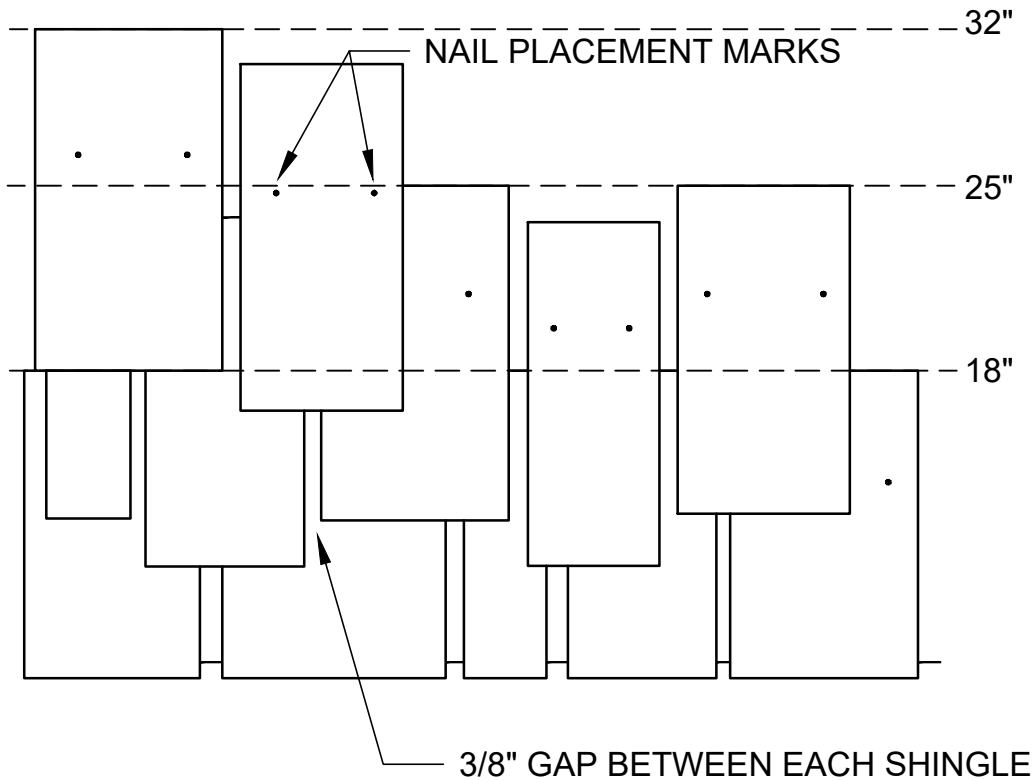

STAGGERED COURSING ON DaVinci SLATE @ 7" EXPOSURE
(TILES CAN ALSO BE LAID @ 6" EXPOSURES DEPENDING ON PITCH)

DAVINCI SLATE - MULTI-WIDTH FIELD SLATES STAGGERED COURSING

SCALE: N.T.S.

1-800-328-4624

www.davinciroofscapes.com