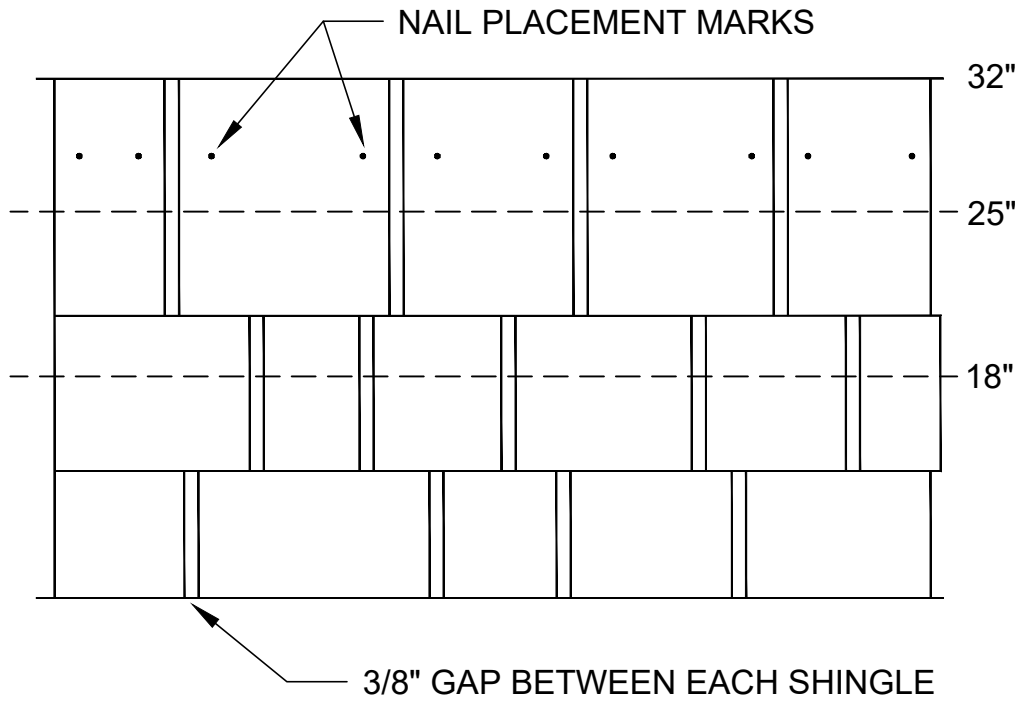

STRAIGHT COURSING ON DaVinci SLATE @ 7" EXPOSURE
(TILES CAN ALSO BE LAID @ 8" & 6" EXPOSURES
DEPENDING ON PITCH)

DAVINCI SLATE - MULTI-WIDTH FIELD SLATES STRAIGHT COURSING

SCALE: N.T.S.

1-800-328-4624

www.davinciroofscapes.com