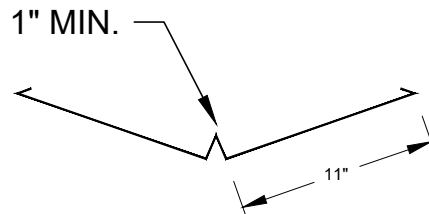

OPT. A - STANDING SEAM VALLEY METAL

OPT. B - SINGLE DIVERTER VALLEY METAL

DAVINCI SLATE - MULTI-WIDTH CLOSED VALLEY INSTALLATION

SCALE: N.T.S.

1-800-328-4624

www.davinciroofscapes.com