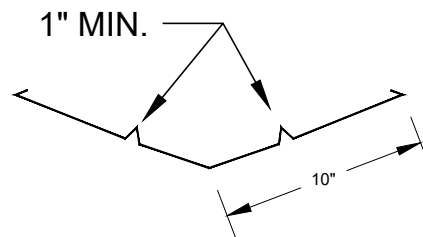

OPT. A - SINGLE DIVERTER VALLEY METAL

OPT. B - TWIN DIVERTER VALLEY METAL

DAVINCI SLATE - MULTI-WIDTH OPEN VALLEY INSTALLATION

SCALE: N.T.S.

1-800-328-4624

www.davinciroofscapes.com