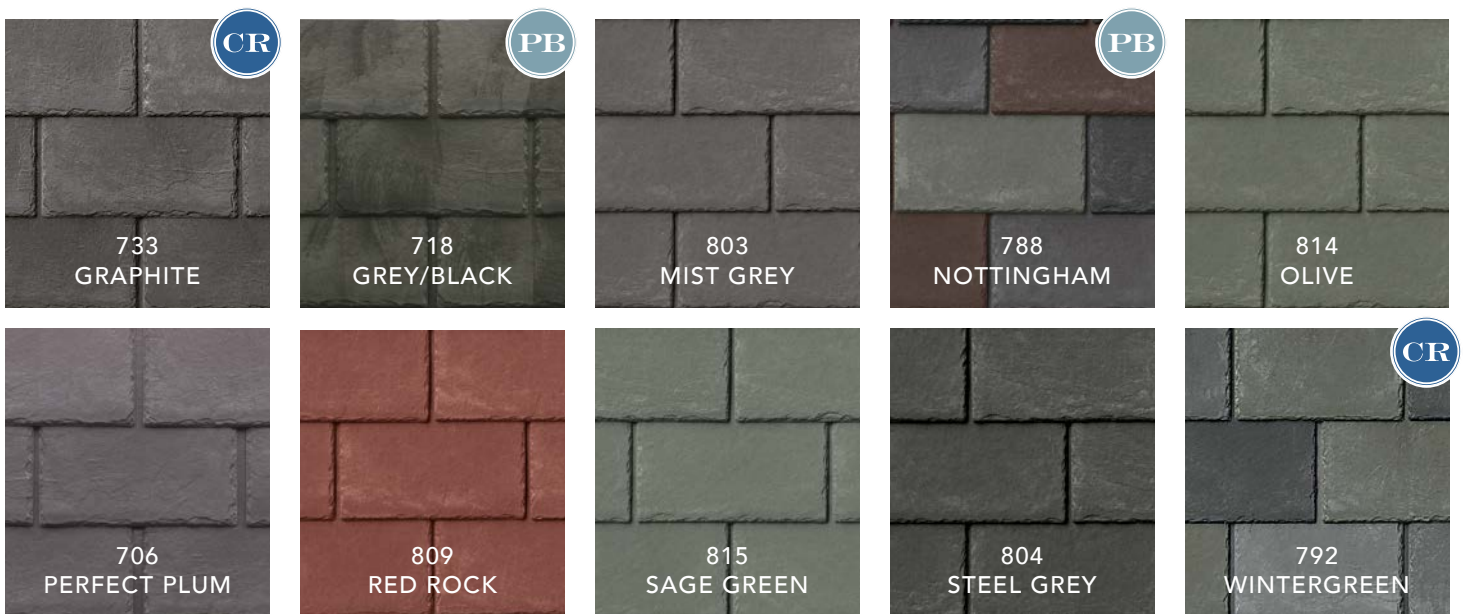

# Strikingly textured tiles that bring the feel of a classic roof to your home.

Inspire Slate by DaVinci delivers the best of time-honored design in a range of colors that complement any home.

And when you choose a Cool Roof Color, you can reduce energy consumption by as much as 15 percent.

BRING YOUR ROOF TO LIFE, WITH A PERFECT COLOR THAT'S MADE TO LAST A LIFETIME.