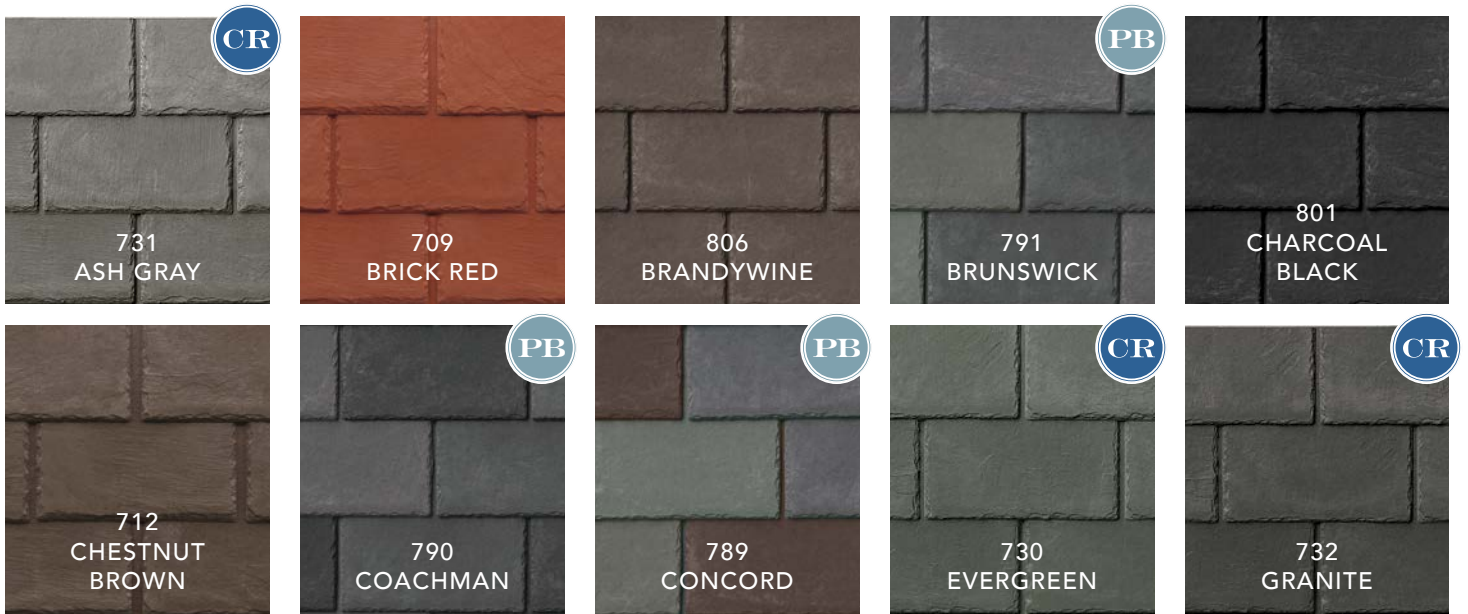

Strikingly textured tiles that bring the feel of a classic roof to your home.

Inspire Slate by DaVinci delivers the best of time-honored design in a range of colors that complement any home.

And when you choose a Cool Roof Color, you can reduce energy consumption by as much as 15 percent.