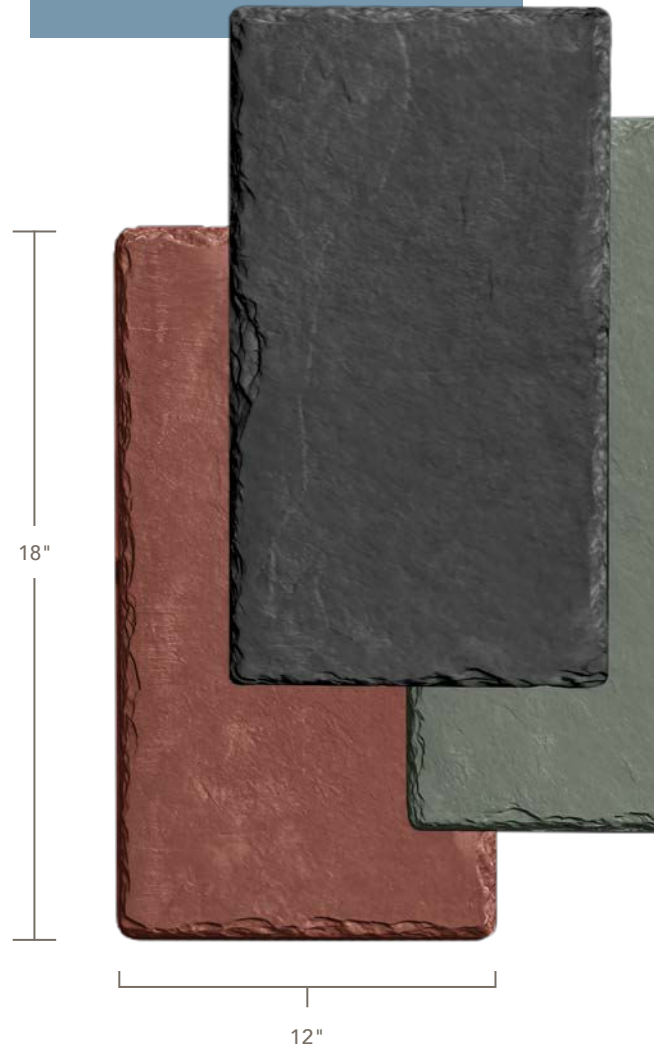

Set your sights higher with **INSPIRE SLATE BY DAVINCI**

Inspire® Slate by DaVinci is a lightweight single-width shingle that replicates the traditional look of weathered slate—in a carefully engineered form that delivers both the look and the performance that make DaVinci the first choice for fine homes everywhere.

THE BEST *of what's old.*

From Vermont to Louisiana, traditional slate roofs are a time-honored sign of quality and protection. Inspire Slate by DaVinci builds on this heritage, accurately capturing the look of historic single-width slate tile down to the details of its textured surface and deckled edge. But we didn't stop there—the beauty of Inspire Slate is much more than skin deep.

IMPRESS *with what's new.*

Inspire Slate delivers a level of performance that allows it to weather any climate in style. Advanced, environmentally conscious material technology and manufacturing processes produce uniform tiles that are remarkably thin, while standing strong against snow and rain, wind and hail, chips and cracks—and reducing maintenance.

Compression molded using 100%-virgin resins with polymer blend UV blockers, Inspire Slate tiles hold up impressively under the sun, so the color stays rich and vibrant for years.

Inspire® Slate by DaVinci

LENGTH	WIDTH	THICKNESS
18"	12"	1/4"
<i>Can be installed at 6" to 7.5" exposure</i>